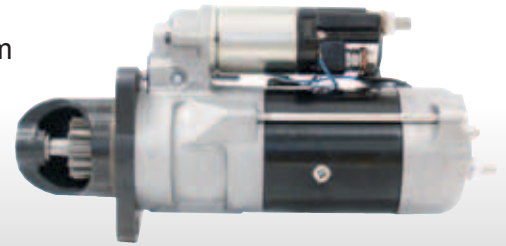

**428000-1440**    24V 8.0KW    PLGR

Application: Various  
Engine: Various  
13TH CW 46mm

DENSO

**428000-1450**    24V 8.0KW    PLGR

Application: Various  
Engine: Various  
12TH CW 56mm

DENSO

**428000-2320**    12V 2.2KW    OSGR

Application: Toyota Hi-Ace, Hi-Lux, Prado  
Engine: 1KD-FTV  
10TH CW 38mm

DENSO

**101211-8140**    24V 65AMP    IR/EF

Application: Universal  
Engine: -  
\* Brushless

DENSO

**101211-8341**    24V 95AMP    IR/EF

DENSO

**101210-9011**    24V 150AMP    IR/EF

Application: Caterpillar Wheel  
Loader 854, 992, 993,  
966, Grader 12M, 120M, 14M  
Engine: -  
\* Brushless

DENSO