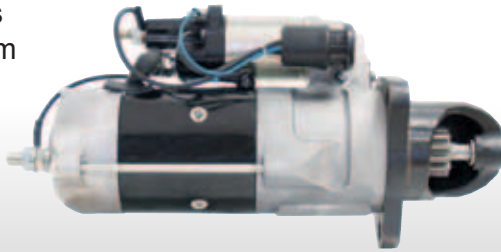

**428000-1440**    24V 8.0KW    PLGR

Application: Various  
Engine: Various  
13TH CW 46mm

DENSO

**428000-1450**    24V 8.0KW    PLGR

Application: Various  
Engine: Various  
12TH CW 56mm

DENSO

**428000-2320**    12V 2.2KW    OSGR

Application: Toyota Hi-Ace, Hi-Lux, Prado  
Engine: 1KD-FTV  
10TH CW 38mm

DENSO

**101211-8140**    24V 65AMP    IR/EF

Application: Universal  
Engine: -  
\* Brushless

DENSO

**101211-8341**    24V 95AMP    IR/EF

DENSO

**101210-9011**    24V 150AMP    IR/EF

Application: Caterpillar Wheel  
Loader 854, 992, 993,  
966, Grader 12M, 120M, 14M  
Engine: -  
\* Brushless

DENSO