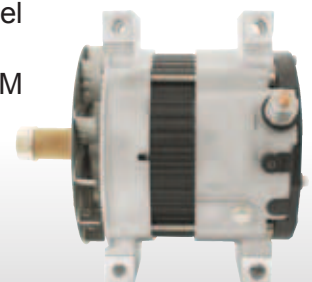

**428000-1440**    24V 8.0KW    PLGR

Application: Various  
Engine: Various  
13TH CW 46mm

DENSO

**428000-1450**    24V 8.0KW    PLGR

Application: Various  
Engine: Various  
12TH CW 56mm

DENSO

**428000-2320**    12V 2.2KW    OSGR

Application: Toyota Hi-Ace, Hi-Lux, Prado  
Engine: 1KD-FTV  
10TH CW 38mm

DENSO

**101211-8140**    24V 65AMP    IR/EF

Application: Universal  
Engine: -  
\* Brushless

DENSO

**101211-8341**    24V 95AMP    IR/EF

Application: Caterpillar  
Engine: -  
\* Brushless

DENSO

**101211-8380**    12V 130AMP    IR/EF

Application: Universal  
Engine: -  
\* Brushless

DENSO

**101211-8401**    24V 95AMP    IR/EF

Application: Caterpillar, Universal  
Engine: -  
\* Brushless

DENSO

**101210-9011**    24V 150AMP    IR/EF

Application: Caterpillar Wheel  
Loader 854, 992, 993,  
966, Grader 12M, 120M, 14M  
Engine: -  
\* Brushless

DENSO