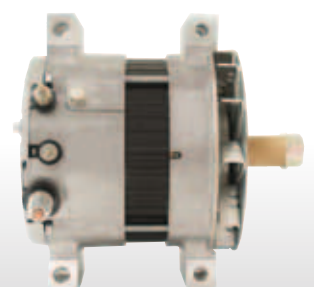

**428000-1440**    24V 8.0KW    PLGR

Application: Various  
Engine: Various  
13TH CW 46mm

DENSO

**428000-1450**    24V 8.0KW    PLGR

Application: Various  
Engine: Various  
12TH CW 56mm

DENSO

**428000-2320**    12V 2.2KW    OSGR

Application: Toyota Hi-Ace, Hi-Lux, Prado  
Engine: 1KD-FTV  
10TH CW 38mm

DENSO

**101211-8140**    24V 65AMP    IR/EF

Application: Universal  
Engine: -  
\* Brushless

DENSO

**101211-8341**    24V 95AMP    IR/EF

Application: Caterpillar  
Engine: -  
\* Brushless

DENSO

**101211-8380**    12V 130AMP    IR/EF

Application: Universal  
Engine: -  
\* Brushless

DENSO

**101211-8401**    24V 95AMP    IR/EF

Application: Caterpillar, Universal  
Engine: -  
\* Brushless

DENSO

**101210-9011**    24V 150AMP    IR/EF

Application: Caterpillar Wheel  
Loader 854, 992, 993,  
966, Grader 12M, 120M, 14M  
Engine: -  
\* Brushless

DENSO